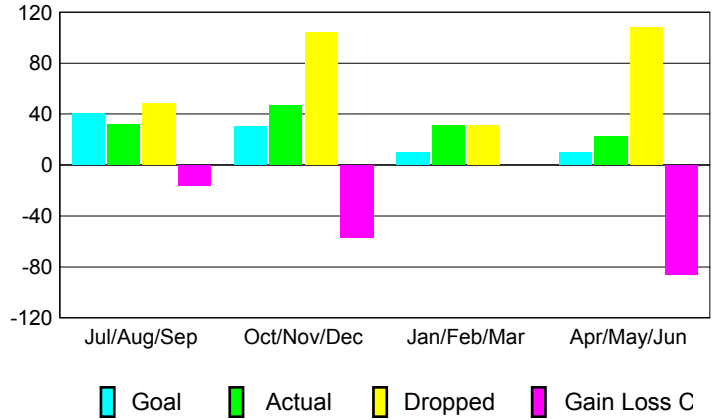

Membership Results 2012-2013
Goal, New, Dropped, Gain/Loss