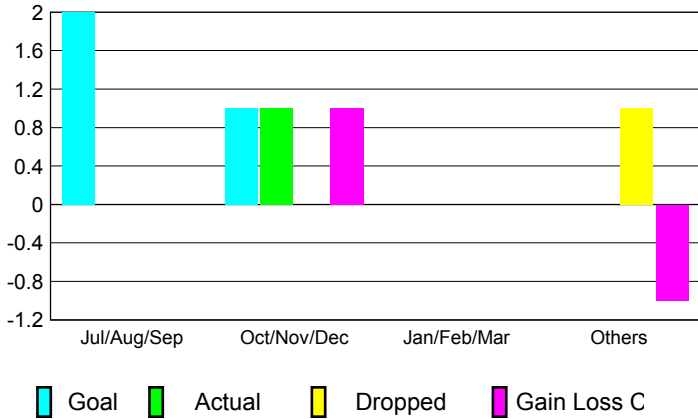

GMT: **DANA BIGGS**

Location: **CALIFORNIA**

GMT CA: **1**

CLUBS

Month	New Club Goal	Actual New Clubs	Actual Dropped Clubs	Gain/Loss of Clubs
2012-2013				
Jul/Aug/Sep	2	0	0	0
Oct/Nov/Dec	1	1	0	1
Jan/Feb/Mar	0	0	0	0
Apr/May/June	0	0	1	-1
Totals	3	1	1	0

Club Results 2012-2013
Goal, New, Dropped, Gain/Loss

MEMBERSHIP

Month	Net Memb Goal	Actual New Memb	Actual Dropped Memb	Gain/Loss of Memb
2012-2013				
Jul/Aug/Sep	40	32	48	-16
Oct/Nov/Dec	30	47	104	-57
Jan/Feb/Mar	10	31	31	0
Apr/May/June	10	22	108	-86
Totals	90	132	291	-159